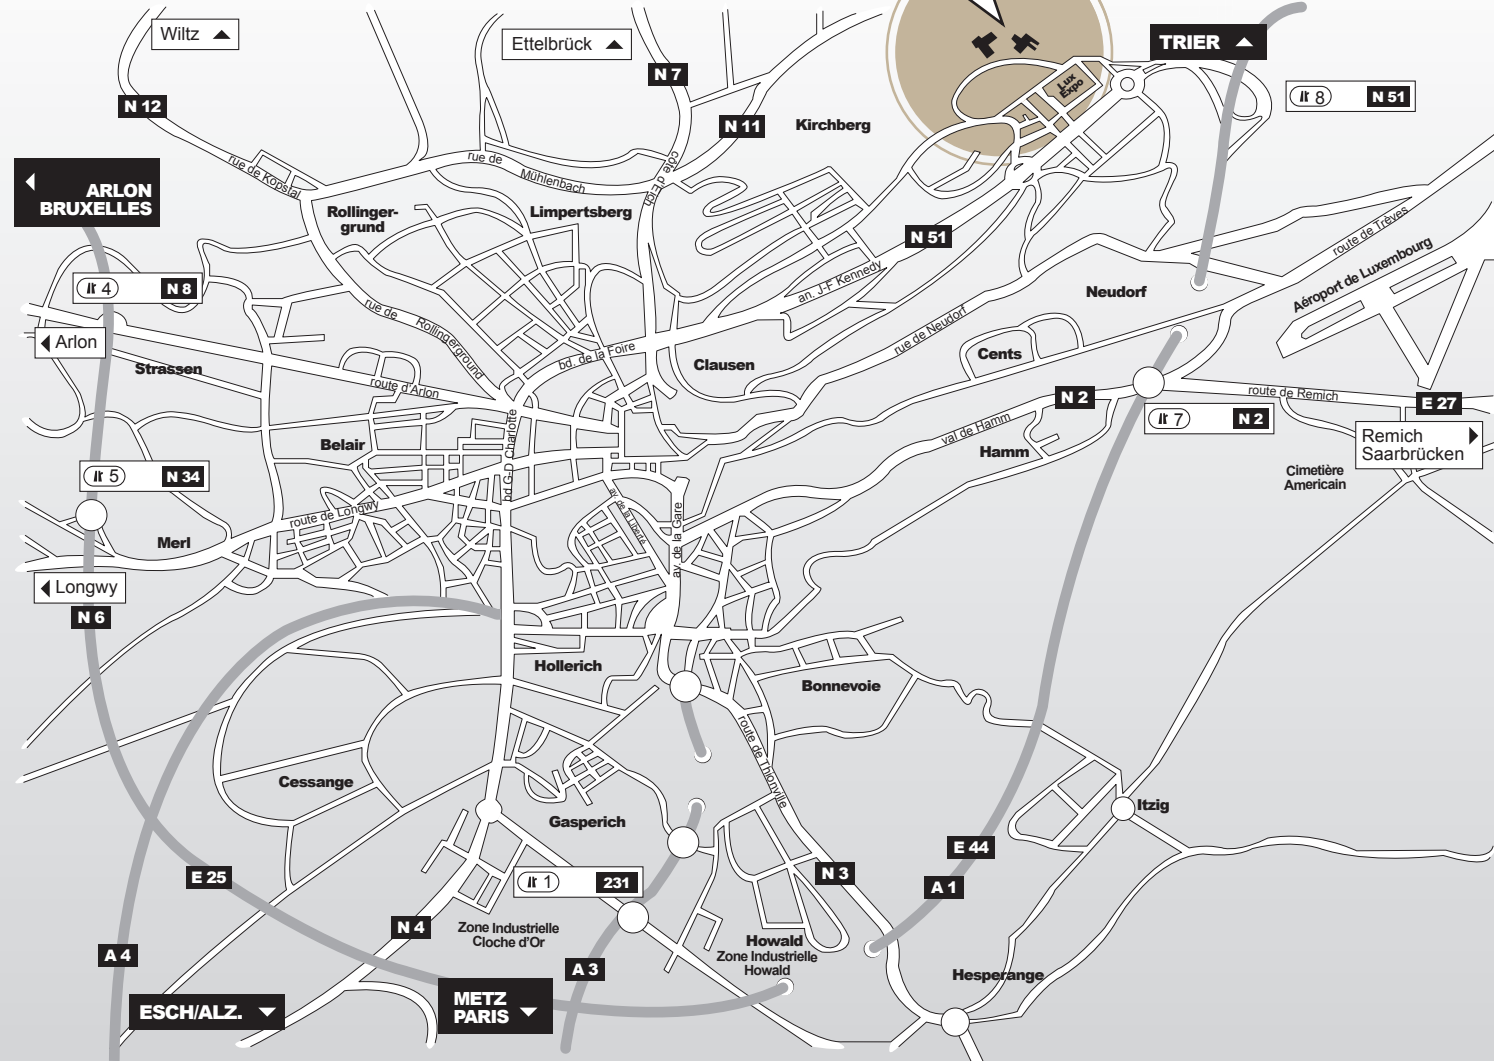

# By car

Taking the A1/E44 Highway from Metz (F), Esch/Alzette (L) or Arlon (B) or from Trier (D) to Luxembourg, take exit 8 (Plateau de Kirchberg / Foire - Messe). On the roundabout, take the Boulevard de la Foire towards LuxExpo and Auchan shopping centre. After approximately 500 mètres, take on the right and follow the Boulevard Pierre Frieden during approximately 500 metres.